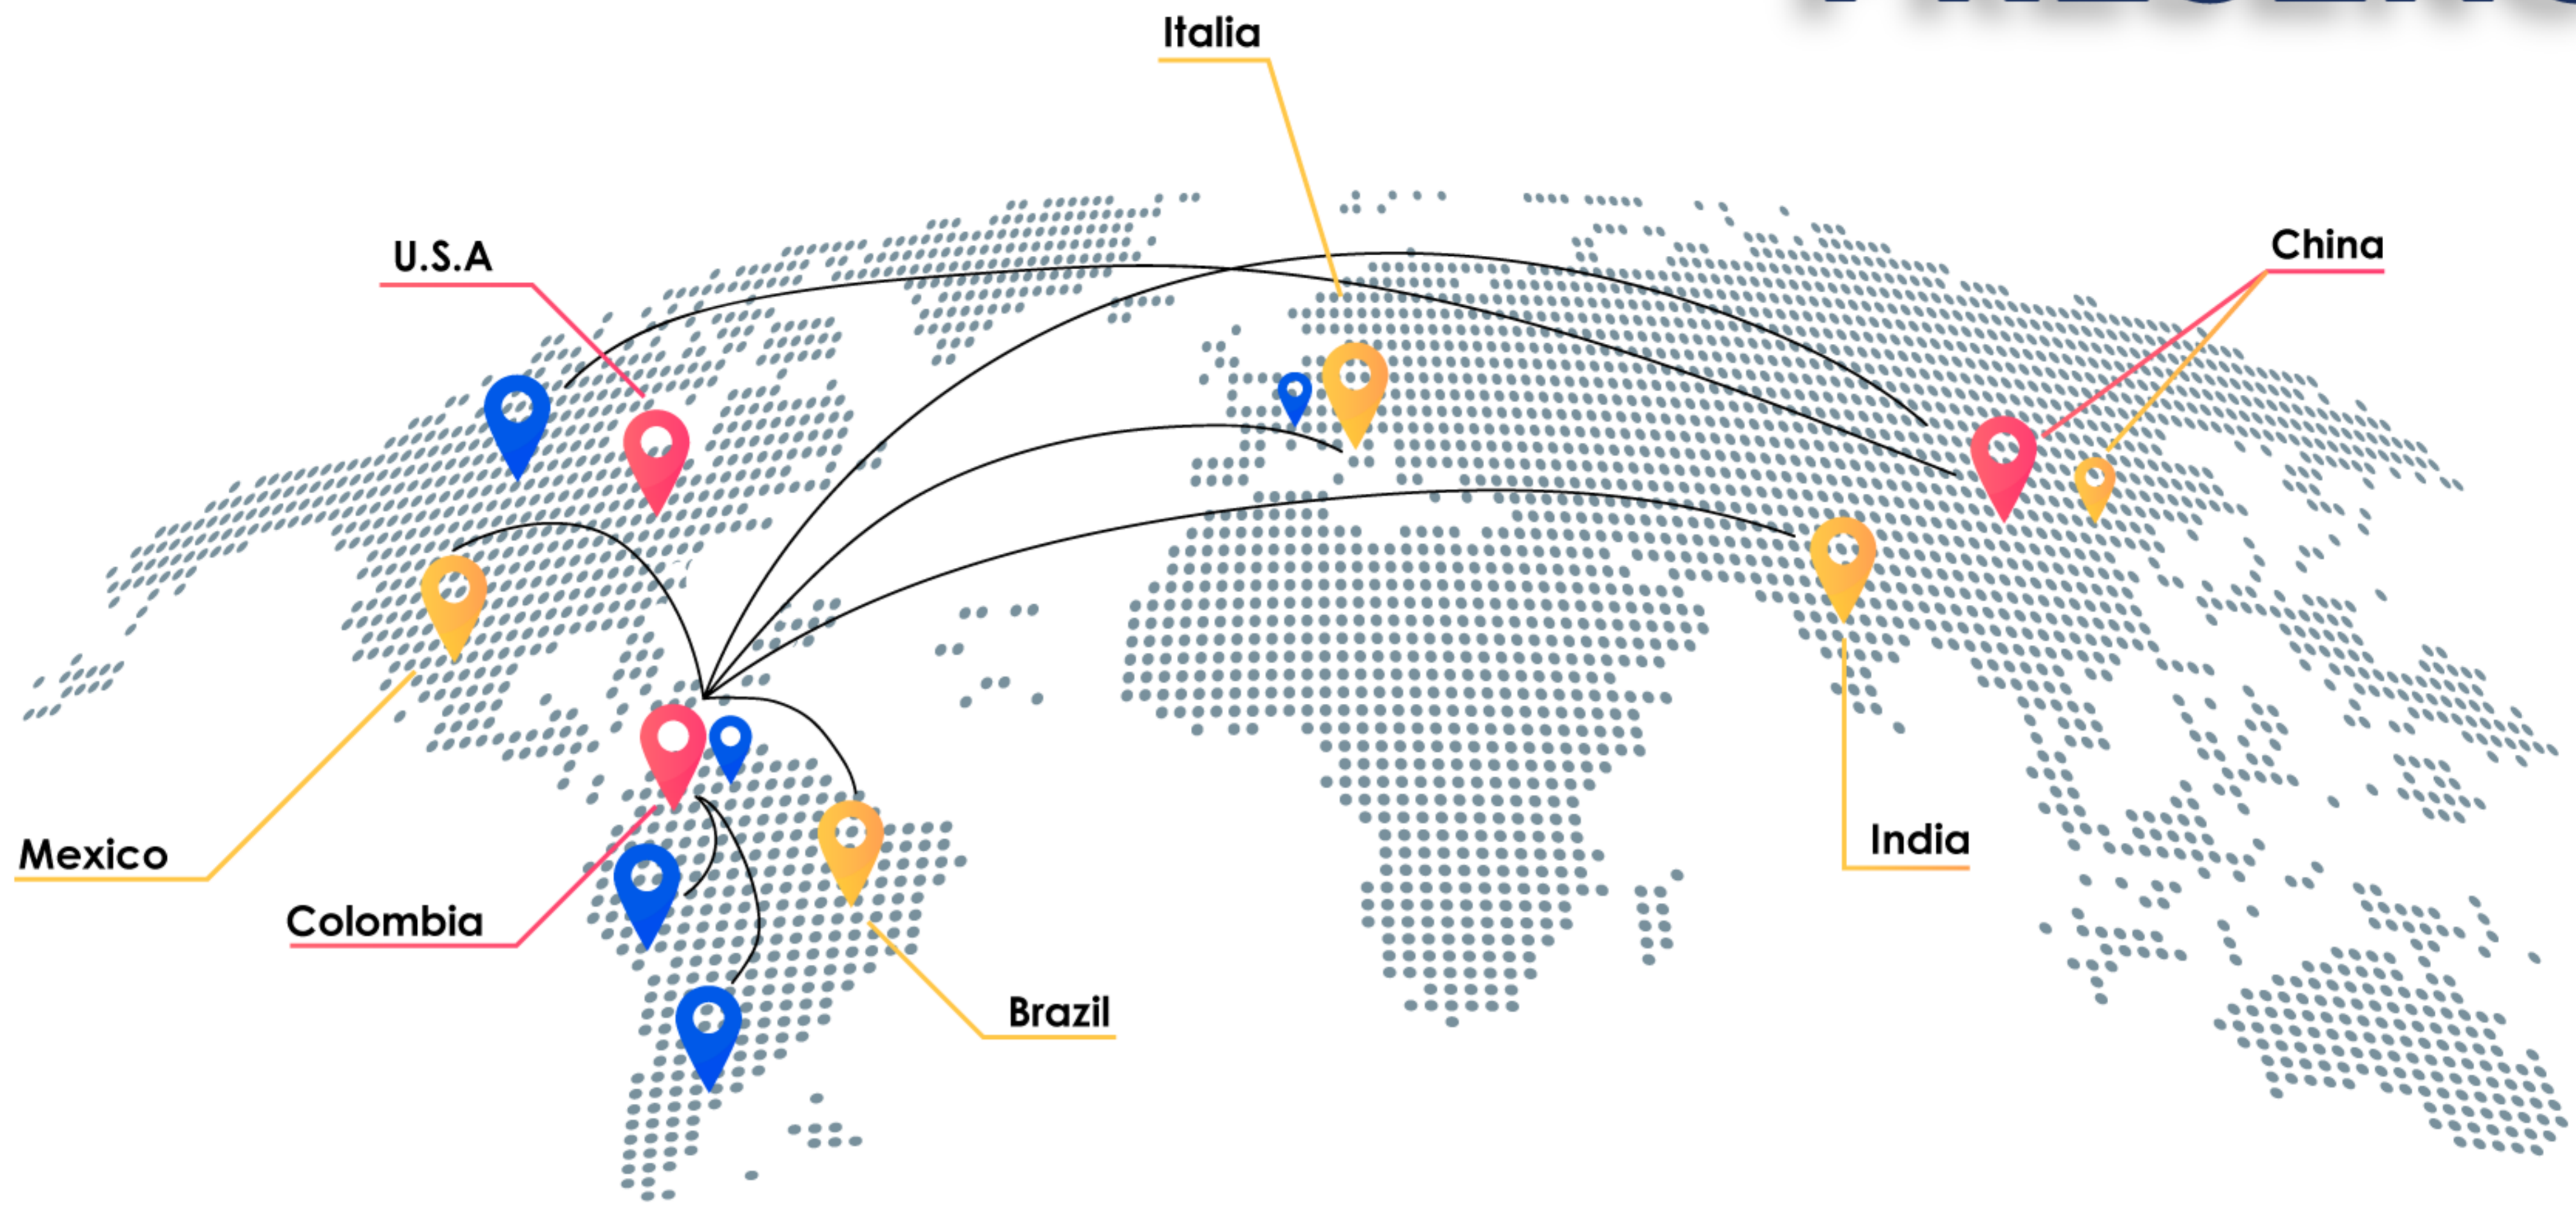

**infinity**  
S U P P L I E R

At INFINITY SUPPLIER, we offer Global Solutions to meet all of our clients' needs. Our approach is to provide 360° management, covering every key aspect: from product quality to delivery efficiency, cost optimization, and competitive pricing.

# OUR GLOBAL PRESENCE

At **INFINITY SUPPLIER**, we have offices in the United States, China, and Colombia. This strategic global network allows us to stay at the forefront of operations management, providing fast and efficient service. Our offices give us the ability to effectively manage client information and needs, ensuring we stay up-to-date with all necessary logistics processes to meet the highest standards of quality and efficiency in every transaction.